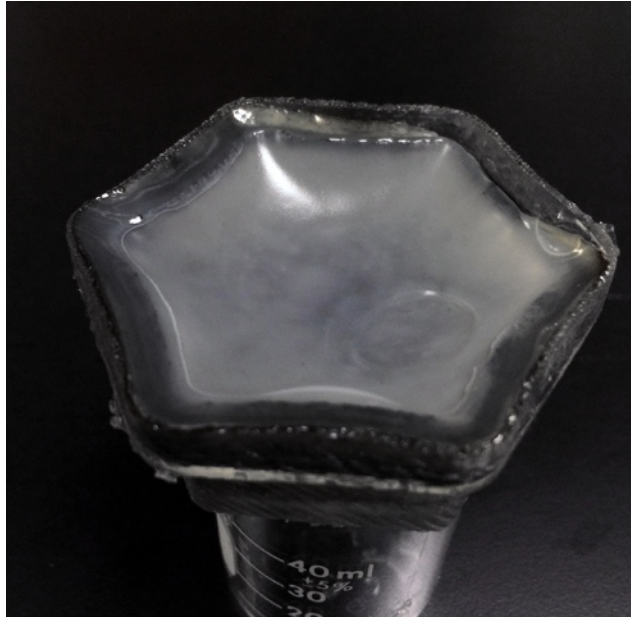

Basu et al., 2005

In collaboration with Sergio Araya

Zolotovskiy, K., Gazit, M., Ortiz, C. "Guided Growth - The Interplay among Life, Material, and Scaffolding." *Active Matter*, Ed. Skylar Tibbitts. MIT Press, 2017. 82-86. Print.

Zolotovskiy, K., Gazit, M., Ortiz, C. "Guided Growth - The Interplay among Life, Material, and Scaffolding." *Active Matter*, Ed. Skylar Tibbits. MIT Press, 2017. 82-86. Print.